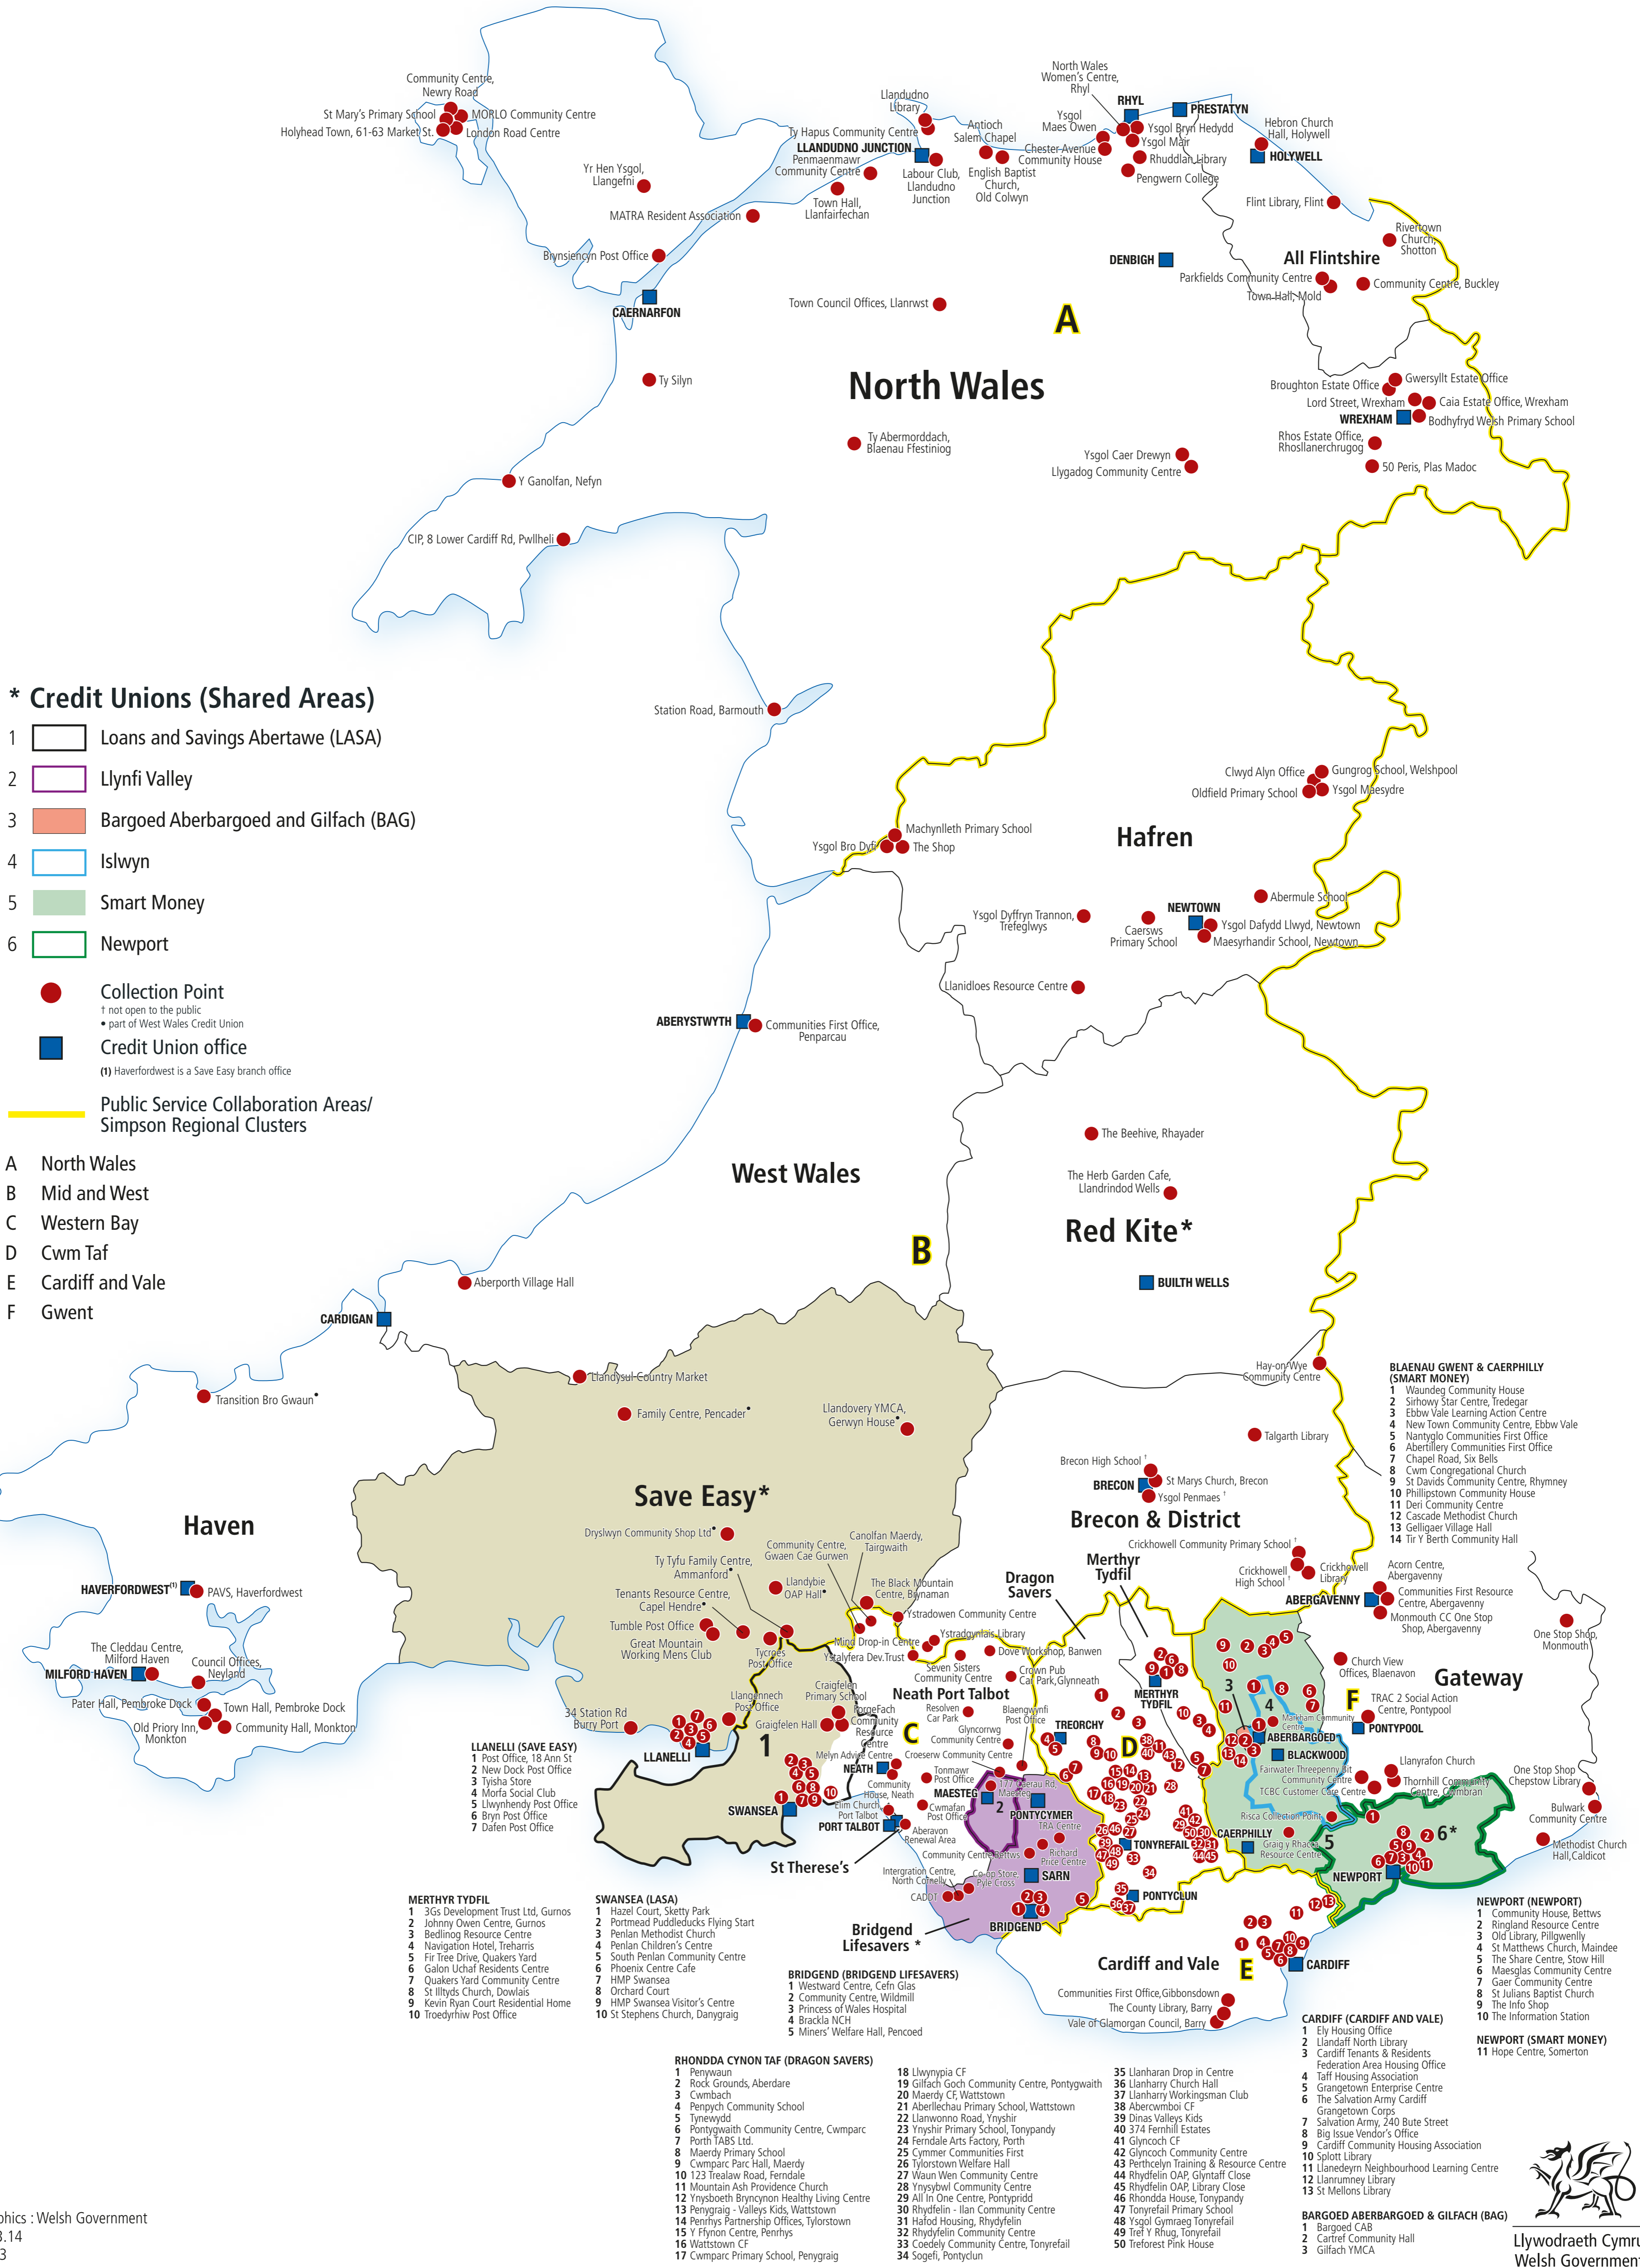

Credit Unions in Wales

* Credit Unions (Shared Areas)

- 1 Loans and Savings Abertawe (LASA)
- 2 Llynfi Valley
- 3 Bargoed Aberbargoed and Gilfach (BAG)
- 4 Islwyn
- 5 Smart Money
- 6 Newport

- Collection Point
  † not open to the public
  • part of West Wales Credit Union
- Credit Union office
  (†) Haverfordwest is a Save Easy branch office

Public Service Collaboration Areas/
Simpson Regional Clusters

- A North Wales
- B Mid and West
- C Western Bay
- D Cwm Taf
- E Cardiff and Vale
- F Gwent

1. **BRIDGEND (BRIDGEND LIFESAVERS)**
1. 1 Westward Centre, Cefn Glas
  2. 2 Community Centre, Wildmill
  3. 3 Princess of Wales Hospital
  4. 4 Brackla NCH
  5. 5 Miners' Welfare Hall, Pencoed